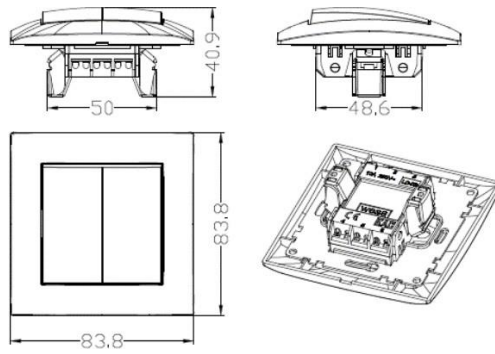

WYMIARY

SCHEMAT PODŁĄCZENIA

www.vcx.com.pl

DATA SHEET

WESA 12 SINGLE BLIND SWITCH

Single blind switch - equipped with two buttons. It is used to control roller blinds and shutters (raising/lowering). The control, i.e. raising or lowering the blinds (shutters), is performed by holding down the button

- Fits a standard 60mm box
- Threaded terminals
- Can be mounted in a frame system

LABELLING AND PACKAGING

catalog number	series	product name	current voltage V	operating current A	degree protection
WESA12	LC	Single blind switch	230V	10A	IP 20

catalog number	series	product name	packaging	EAN code	bulk package	EAN code
WESA12	LC	Single blind switch	1 pcs.	5901122683414	10 pcs.	5901122683421

www.vcx.com.pl

WESA 12 SINGLE BLIND SWITCH

DIMENSIONS

CONNECTION DIAGRAM