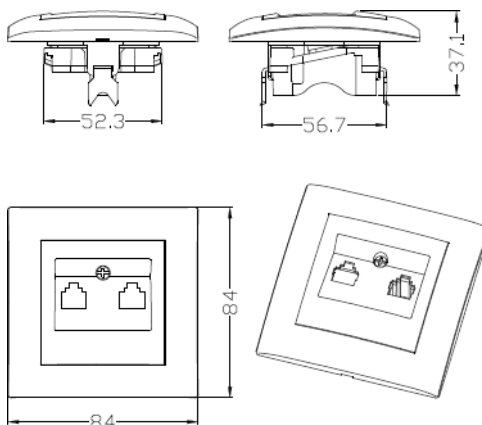

### Wymiary

### WESA LC-41 - DOUBLE COMPUTER SOCKET

**Double computer socket**- equipped with two RJ45 connectors designed to connect two category 5e,unshielded (UTP) twisted pair signal cables.

- Fits into a standard 60mm box
- Can be mounted in a frame system

### Labeling and packaging

catalog number	series	product name	current voltage V	operating current A	degree protection
LC 41	LC	DOUBLE COMPUTER SOCKET	-	-	IP 20

catalog number	series	product name	packaging	kod EAN	bulk packaging	EAN code
LC 41	LC	DOUBLE COMPUTER SOCKET	1 pcs	05906874479315	10 pcs.	05906874479506

### Dimensions